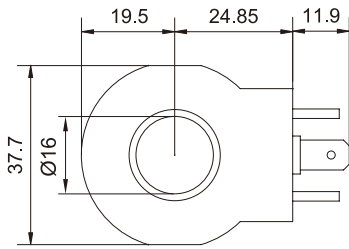

OTHER SIZE SOLENOID COIL DATA  
线圈数据

Coil Must Be Installed With Lettering Up  
安装线圈时，字母必须朝上。

Unit=Millimeters

HIRSCHMAN

DOUBLE LEADS