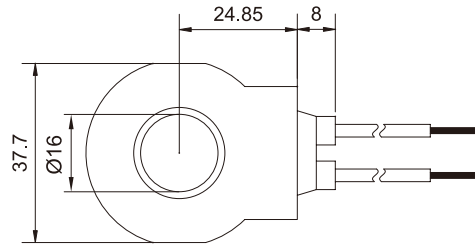

OTHER SIZE SOLENOID COIL DATA  
线圈数据

Coil Must Be Installed With Lettering Up  
安装线圈时，字母必须朝上。

Unit=Millimeters

HIRSCHMAN

DOUBLE LEADS