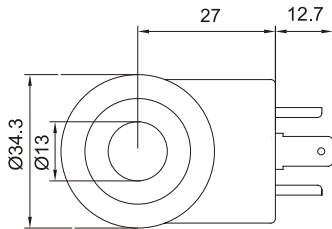

## SOLENOID COIL DATA 08 series 线圈数据

Coil Must Be Installed With Lettering Up  
安装线圈时，字母必须朝上。

DOUBLE LEADS

Deutsch Connector  
(Water-proof Coil)

HIRSCHMANN