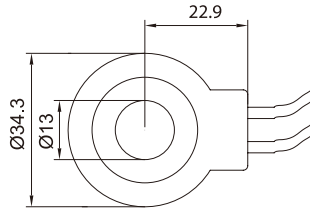

## SOLENOID COIL DATA 08 series 线圈数据

Coil Must Be Installed With Lettering Up  
安装线圈时，字母必须朝上。

DOUBLE LEADS

Deutsch Connector  
(Water-proof Coil)

HIRSCHMANN