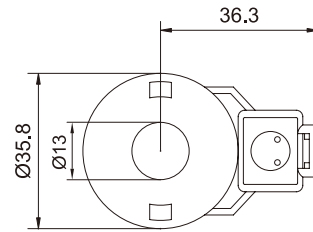

## SOLENOID COIL DATA 08 series 线圈数据

Coil Must Be Installed With Lettering Up  
安装线圈时，字母必须朝上。

DOUBLE LEADS

Deutsch Connector  
(Water-proof Coil)

HIRSCHMANN